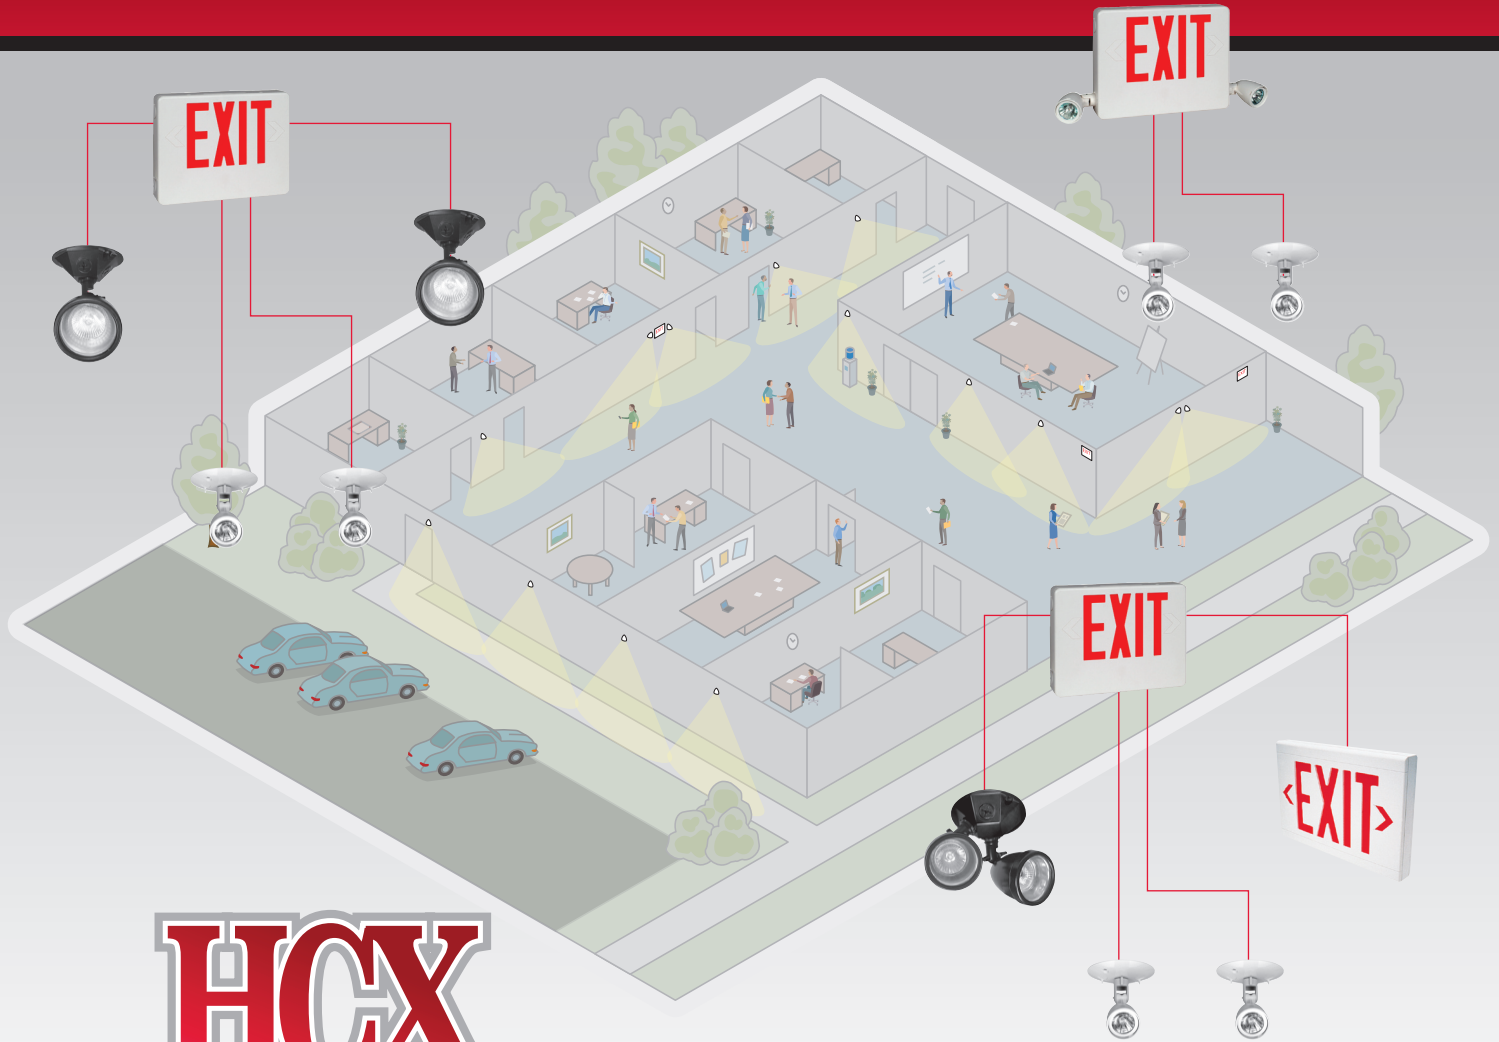

YOU CAN'T BEAT THE SYSTEM

HGX SYSTEM

Emergency Lighting Unit and Remote Combinations

LED Emergency Exit Sign with Side-Mounted Lighting Heads for Low Profile Installation

The HGX system is the best possible solution to emergency lighting situations. Controlled from one central source, you can design an effective emergency system that is easy to install and maintain.

- MR16 halogen lamps provide 33% brighter illumination over comparable wattage incandescent lamps
- Remote capacity models offer an extended illumination path powered from a single centralized source
- Low 10" profile housing allows for mounting over doorways with low ceiling heights
- ENERGY STAR® compliance and advanced LED technology ensure economical operation while maintaining bright even illumination