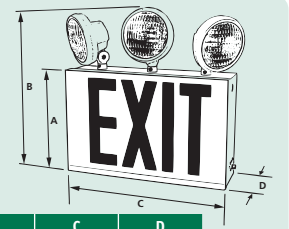

ORDERING INFORMATION

NYXC						-	
MODEL	FACES	LETTER COLOR	HOUSING FINISH	OPERATION	NO. OF LIGHTING HEADS		
NYXC	S Single D Double	R Red	W White B Black	E Emergency	2 Two 3 Three		
				OPTIONS			
				0612 12 watt lamps^{1,2} TR Tamper resistant option³