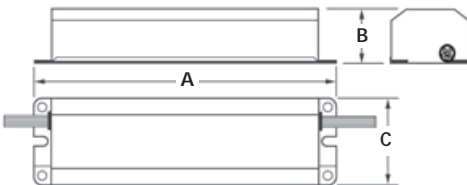

MODEL	DESCRIPTION
F-WC	Wire bundle cover ¹
SPRTS	Remote test switch/charge indicator module ²

¹Encloses exposed wiring harness when battery pack is externally mounted on the lighting fixture. One required per fixture.

²Fits single-gang box.

MODEL	A	B	C
UFO-3AW, 4W, 5W, 5AW	9 ³ / ₈ " (23.8 cm)	1 ¹ / ₂ " (3.8 cm)	2 ³ / ₈ " (6.0 cm)
UFO-6W, -6WI & 6W-CLD	13 ³ / ₈ " (33.9 cm)	1 ¹ / ₂ " (3.8 cm)	2 ³ / ₈ " (6.0 cm)

SPECIFICATIONS