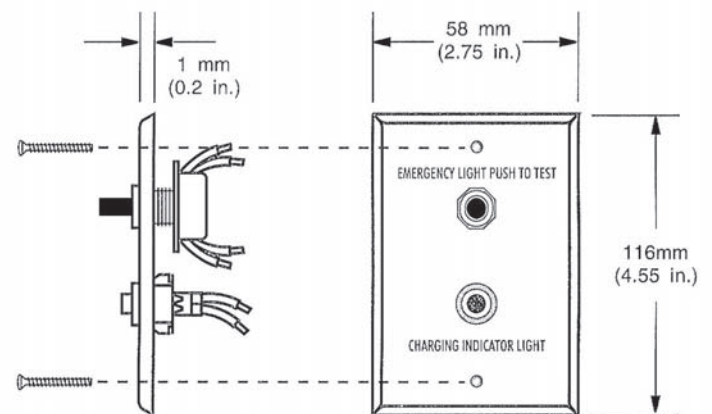

Dimensions

Dual-Lite • www.dual-lite.com

A Hubbell Lighting, Inc. brand with representatives' offices in principal cities throughout North America.
Copyright © Dual-Lite, All Rights Reserved • Specifications subject to change without notice. • Printed in U.S.A.

0603165 7/05