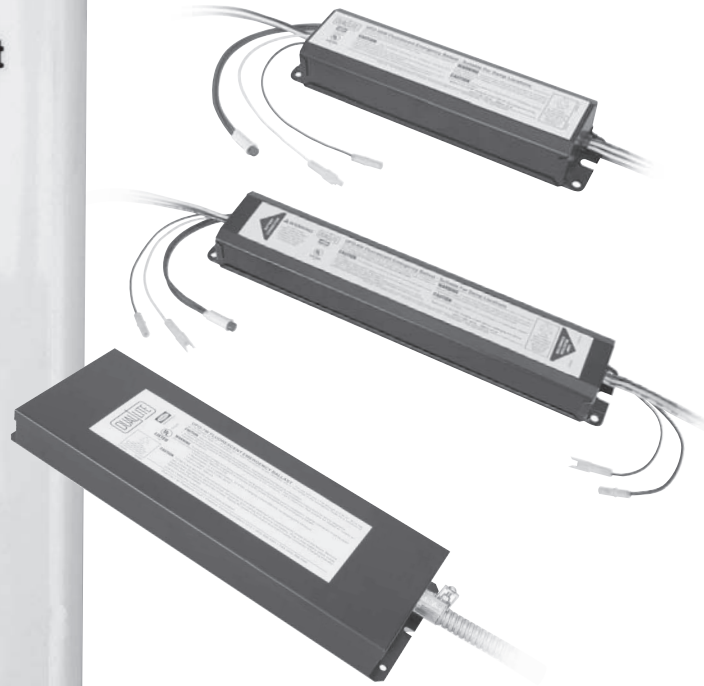

# LAMPAK® SPRTS

Single-pole remote monitor/test switch module

Catalog Number	
Comments	Type

## Product Selector

(v)	<b>Accessories</b> (order separately)	
	<b>SPRTS</b>	Remote test switch/charge indicator module

## Features

- For use with Dual-Lite Lampak UFO-3AW, 4W, 5W, 6W, 7W and LP Series emergency fluorescent power packs
- For remote installation of the test switch and charge-rate indicator on wall in convenient testing area
- Can be mounted up to 50 feet from unit
- Can be used with emergency ballasts normally supplied with a single-pole test switch
- Fits single-gang electrical box (not supplied)